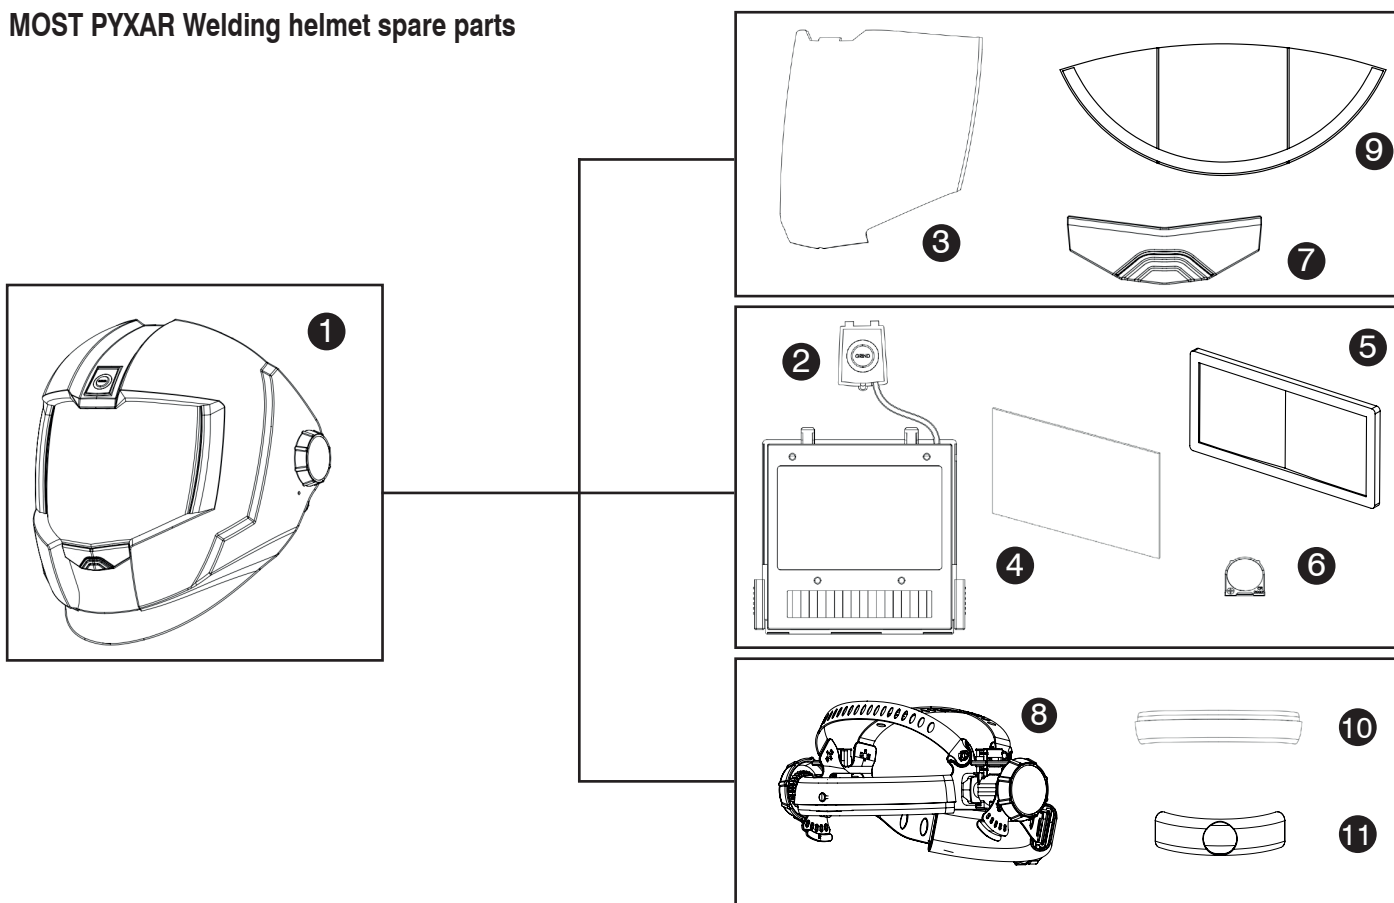

MOST PYXAR Welding helmet spare parts

No.	Accessories	Catalogue No.
1	External frame MOST PYXAR	72 00 921300
2	Automatic filter to MOST PYXAR	72 00 921301
3	External protective PC cover lens to MOST PYXAR	72 00 921302
4	Internal protective PC lens to MOST PYXAR	72 00 921303
5	Magnifying lens 1,5 to MOST PYXAR	72 00 921314
	Magnifying lens 2,0 to MOST PYXAR	72 00 921315
6	ADF Battery tray to MOST PYXAR	72 00 921313
7	External protective PC cover lens lock to MOST PYXAR	72 00 921305
8	Headgear with sweat bands to MOST PYXAR	72 00 921306
9	Short head protection to MOST PYXAR	72 00 921317
10+11	Front and rear sweat band (set) to MOST PYXAR	72 00 921307

Descriptions, features, applications and photos are provided for information purposes only and do not constitute an offer within the meaning of the Civil Code. The manufacturer reserves the right to implement any necessary modifications.

RYWAL-RHC Sp. z o.o.
ul. Polna 140B, 87-100 Torun
export@rywal.com.pl

www.rywal.eu